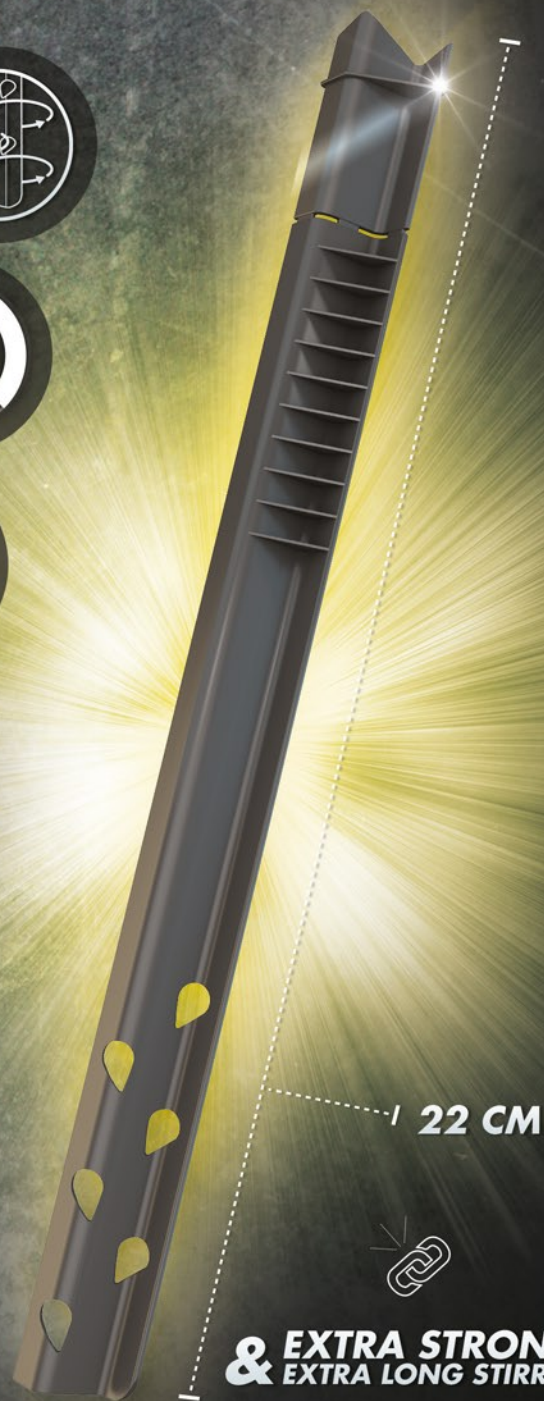

TURBOMIX PAINTSAVER™

Colad
inventing more

Faster mixing, maximum reduction of paint wastage and the optimal blend!

Perfect consistency and pigment blend.

Save up to 40% mixing time with metallic paints and 30% mixing time with conventional paints.

The innovative 'break it to save it' system ensures excess paint and pigments are removed.

Perfect consistency and pigment blend are crucial for a spotless end result. Mixing paint with the Turbomix Paintsaver™ speeds up the process, reduces paint wastage and ensures a perfect result!

Thanks to the innovative and patented z-shaped design with uniquely shaped holes, the Turbomix Paintsaver™ is now capable of 30% faster stirring, which increases to almost 40% with metallic paints.

The built-in 'break it to save it' system ensures any excess paint is effortlessly removed from the Turbomix Paintsaver™ before disposal (up to 5-7 grams per use).

Art.no. 9500

Dispenser carton 500 +12 pieces

**& EXTRA STRONG
EXTRA LONG STIRRER**

Do you want to speed up your mixing process and achieve the perfect blend?

Then order your Turbomix Paintsaver™ now! Contact sales@emm.com or your local Colad dealer.