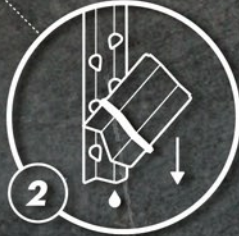

TO SAVE PAINT AND PIGMENTS!